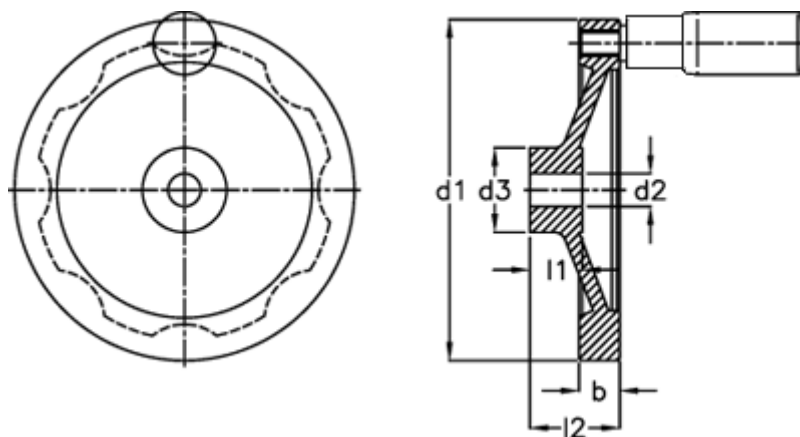

# Data Sheet

Article number: 201118267

Description: E+G Handwheel  
GN 323-80-B12-R

## Measures

b = 13.0

d1 = 80

d2 H7 = 12

d3 = 26

Handle = 16

l1 = 16

l2 = 26